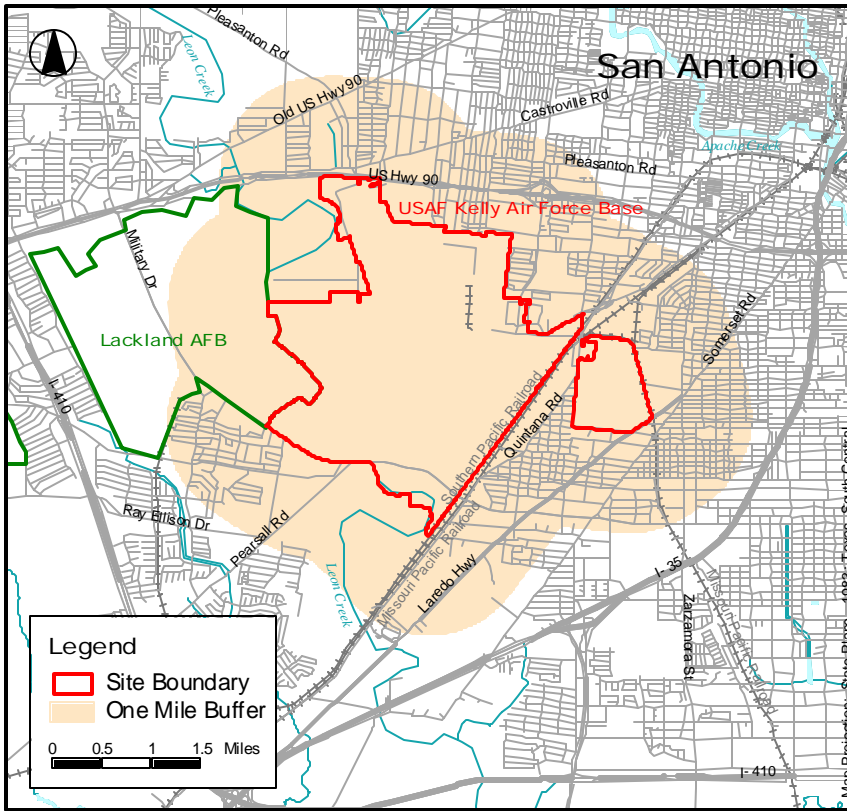

Figura 5

Base de la Fuerza Aerea Kelly USAF

MAPA DE LA INTRODUCCION

San Antonio, Texas
CERCLIS No. TX2571724333

Bexar County, Texas

Demographic Statistics Within One Mile of Site*

Total Population	56779
White	37887
Black	2274
American Indian, Eskimo, Aleut	160
Asian or Pacific Islander	435
Other Race	16022
Hispanic Origin	45663
Children Aged 6 and Younger	7421
Adults Aged 65 and Older	4669
Females Aged 15 - 44	12933
Total Housing Units	17214

Base Map Source: 1995 TIGER/Line Files

Demographics Statistics Source: 1990 U.S. Census
 *Calculated using an area-proportion spatial analysis technique